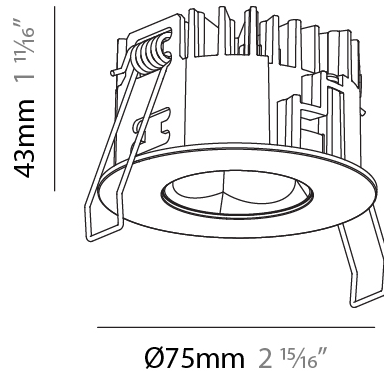

GENERAL

Series: Oiko Pro Round
Subseries: Oiko Pro Round
Brand: Prolicht
Division: Architectural
Mounting Type: Recessed
Mounting Location: Ceiling
Subcategory: Downlight

PHYSICAL

Shape: Round
Diameter (mm): 75
Diameter (in): 2 15/16
Height (mm): 43
Height (in): 1 11/16
Ceiling Thickness (mm): 1 - 25
Ceiling Thickness (in): 1/16 - 1 3/16
Min. Recessing Depth (mm): 50
Min. Recessing Depth (in): 1 15/16
Light Distribution: Direct
Diffuser: Lens Pack - Spread Lens / Linear Spread Lens / Honeycomb Louver
Fixture Finish: SSR / BKV / CWI / CRY / HAB / UFT / ITA / RUA / FTG / MYG / LOD / PUS / FRO / FUP / KIA / POP / BLS / SPG / MEY / GOH / GUM / CHC / COM / ABZ / JAG / OBR / MOS / ROR
Fixture Material: Aluminum Die Cast
Cut-out Measurements: 68mm / 2 11/16" Diameter

ELECTRICAL

Lamp Type: LED (Zhaga Standard)
Input Wattage (W): 14
Total Output Wattage (W): 12.7
Dimming: Dali Dimming
Driver Included: No
Driver Location: Recessed Housing
Driver Type: Constant Current - Universal (120Vac only for DALI driver)
Driver Class: Class 2
Input Voltage (V): 120 - 277
Constant Current (MA): 700

LED

Color Temperature (°K): 2700-6500 Tunable White
Max. Delivered Lumen (lm): 1381
Nominal Lumen (lm): 1460
CRI: >93 CRI
Lamp Life (hrs): 50000
Special LEDs offerings: Tunable White

OPTICAL

Reflector°: 62
Adjustability: Fixed

RATINGS AND CERTIFICATIONS

Certified By: Certified for North American Standards
IP rating: IP20