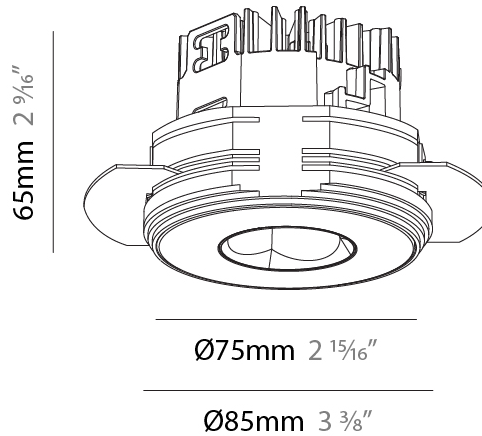

GENERAL

Series: Oiko Pro Round
Subseries: Oiko Pro Round Fixed
Brand: Prolicht
Division: Architectural
Mounting Type: Trimless
Mounting Location: Ceiling
Subcategory: Downlight

PHYSICAL

Shape: Round
Diameter (mm): 75
Diameter (in): 2 15/16
Height (mm): 65
Height (in): 2 9/16
Ceiling Thickness (mm): 10 / 12.5 / 15 / 25
Ceiling Thickness (in): 3/8 or 1/2 or 9/16 or 1
Min. Recessing Depth (mm): 70
Min. Recessing Depth (in): 2 3/4
Light Distribution: Direct
Diffuser: Lens Pack - Spread Lens / Linear Spread Lens / Honeycomb Louver
Fixture Finish: SSR / BKV / CWI / CRY / HAB / UFT / ITA / RUA / FTG / MYG / LOD / PUS / FRO / FUP / KIA / POP / BLS / SPG / MEY / GOH / GUM / CHC / COM / ABZ / JAG / OBR / MOS / ROR
Fixture Material: Aluminum Die Cast
Cut-out Measurements: 86mm / 2 11/16" Diameter

ELECTRICAL

Lamp Type: LED (Zhaga Standard)
Input Wattage (W): 14
Total Output Wattage (W): 12.7
Dimming: Dali Dimming
Driver Included: No
Driver Location: Recessed Housing
Driver Type: Constant Current - Universal (120Vac only for DALI driver)
Driver Class: Class 2
Input Voltage (V): 120 - 277
Constant Current (MA): 700

LED

Color Temperature (°K): 2700-6500 Tunable White
Max. Delivered Lumen (lm): 1129
Nominal Lumen (lm): 1460
CRI: >90 CRI
Lamp Life (hrs): 50000
Special LEDs offerings: Tunable White

OPTICAL

Reflector°: 36
Adjustability: Fixed

RATINGS AND CERTIFICATIONS

Certified By: Certified for North American Standards
IP rating: IP20